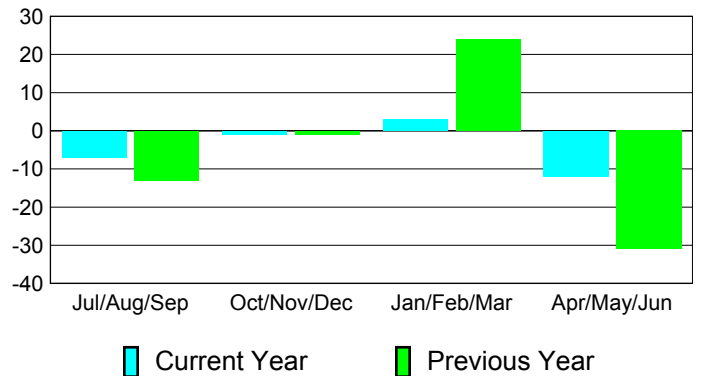

Gender Comparison 2010-2011

Jul/Aug/Sep

Oct/Nov/Dec

Jan/Feb/Mar

Apr/May/June

Male

Female