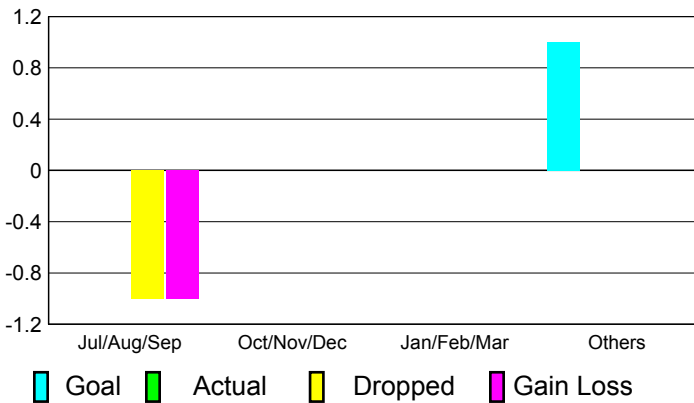

## CLUBS

**Club Results  
2010-2011**

**Clubs  
2009-2010**

Month	New Club Goal	Actual New Clubs	Actual Dropped Clubs	Gain/Loss of Clubs	Gain/Loss of Clubs
Jul/Aug/Sep	0	0	-1	-1	0
Oct/Nov/Dec	0	0	0	0	0
Jan/Feb/Mar	0	0	0	0	0
Apr/May/June	1	0	0	0	0
<b>Totals</b>	<b>1</b>	<b>0</b>	<b>-1</b>	<b>-1</b>	<b>0</b>

### Club Results 2010-2011

Goal, New, Dropped, Gain/Loss