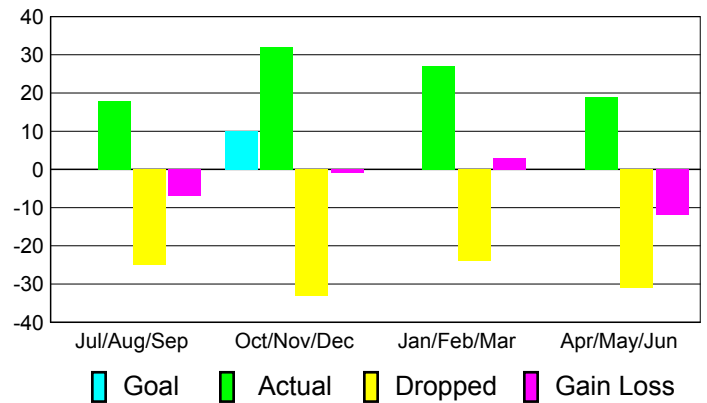

### YTD Status Quo Clubs 2010-2011

Status Quo Clubs Compared to Status Quo Members

## MEMBERSHIP

**Membership Results  
2010-2011**

**Membership  
2009-2010**

Month	Net Memb Goal	Actual New Memb	Actual Dropped Memb	Gain/Loss of Memb	Gain/Loss of Memb
Jul/Aug/Sep	0	18	-25	-7	-13
Oct/Nov/Dec	10	32	-33	-1	-1
Jan/Feb/Mar	0	27	-24	3	24
Apr/May/June	0	19	-31	-12	-31
<b>Totals</b>	<b>10</b>	<b>96</b>	<b>-113</b>	<b>-17</b>	<b>-21</b>

### Membership Results 2010-2011

Goal, New, Dropped, Gain/Loss

### Comparison of Membership Gain/Loss

Current Year Compared to the Previous Year